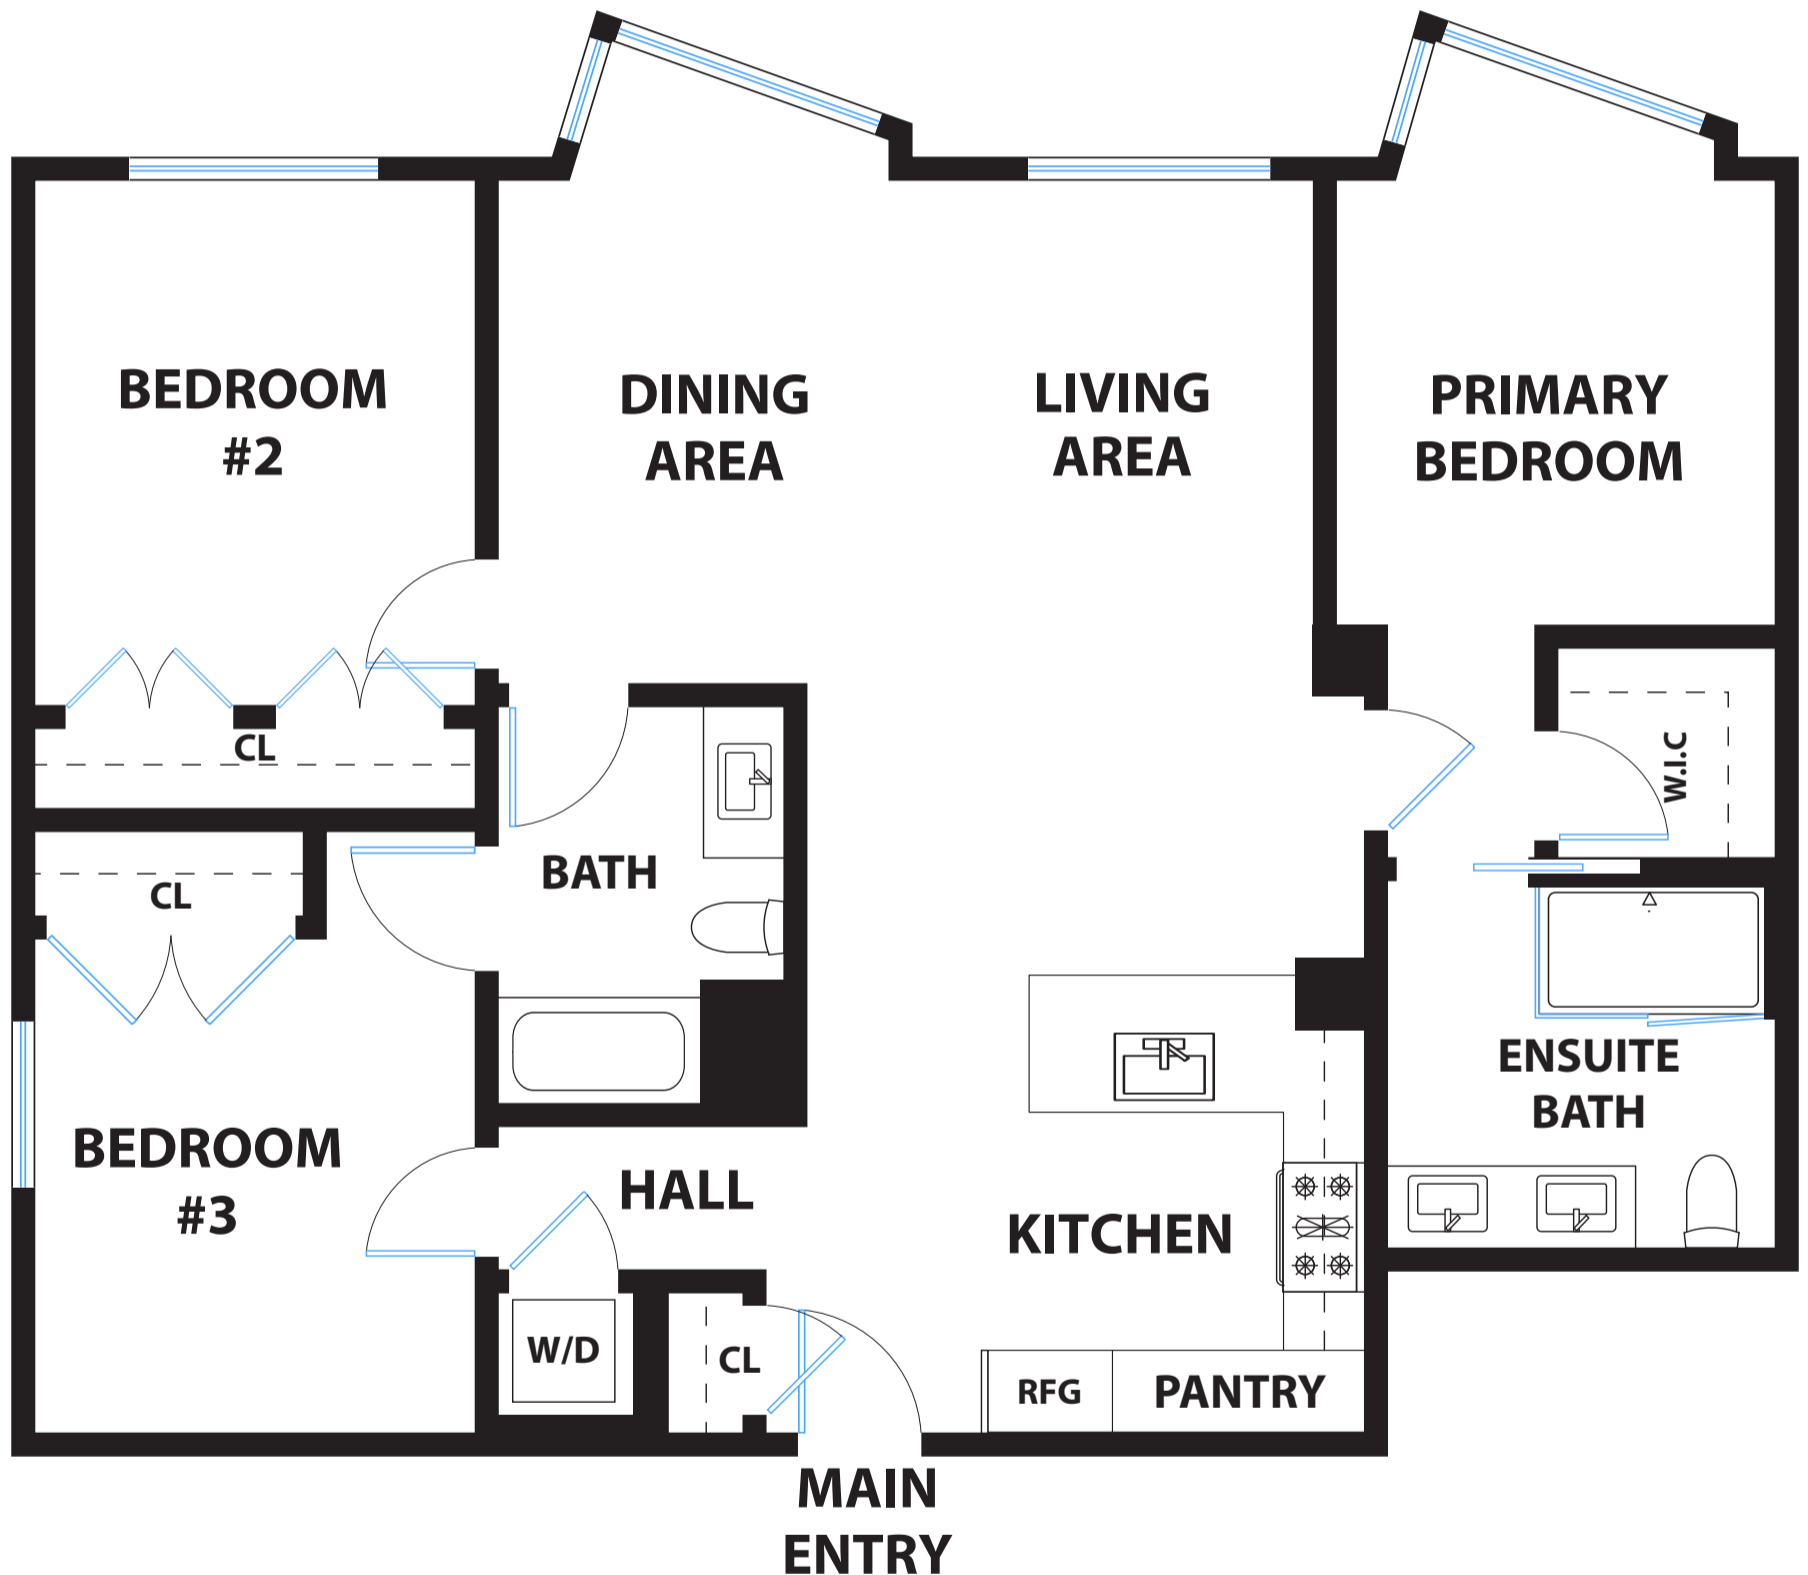

815 TENNESSEE STREET 403

SAN FRANCISCO

PROPERTY SQ FT INFORMATION

MEASUREMENTS CALCULATED TO THE EXTERIOR WALLS

LIVING SPACE: 1323 SQ FT

* Main House (Level One): 1323 Sq Ft

DISCLAIMER: RENDERING BY OPEN HOMES PHOTOGRAPHY. ALL MEASUREMENTS ARE APPROXIMATE AND MAY NOT BE EXACT.
DO NOT RELY ON THE ACCURACY OF THIS FLOOR PLAN WHEN DETERMINING THE PRICE OF A PROPERTY OR MAKING DECISIONS
REGARDING BUYING OR SELLING OF PROPERTIES WITHOUT INDEPENDENT VERIFICATION.